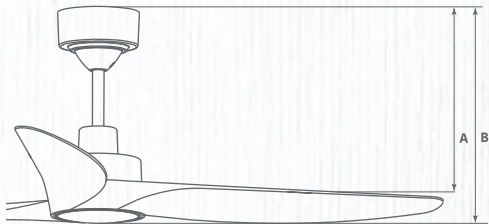

CHERY 56

Dimensions (mm)

Specifications

Fan Width **56"**
Motor Type **DC Inverter Motor**
Voltage **220-240V/50Hz**
Motor Power **45W**
Colour Available **MB / MW / WN / PW**
RPM(Max) **220**
CFM **7783**

Blade Material **ABS**
Control Type **RF Remote + WiFi Control**
Speed Control **24 Speed (12 Forward + 12 Reverse)**
Timer On & Off **0 - 8 Hours**
Downrod Length **203.2 mm**
Downrod Diameter **21.5mm**
Dimension **A 330mm B 400mm**

Matt White