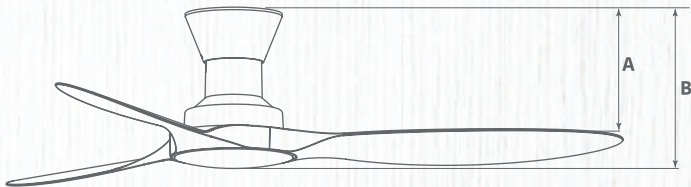

Dimensions (mm)

Specifications

Fan Width **56"**
Motor Type **DC Inverter Motor**
Voltage **240V/50Hz**
Motor Power **45W**
Colour Available **MB / MW / OAK**
RPM(Max) **214**
CFM **8120**

Blade Material **ABS**
Control Type **RF Remote**
Speed Control **24 Speed (12 Forward + 12 Reverse)**
Timer On & Off **0 - 12 Hours**
Downrod Length **78.7mm**
Downrod Diameter **21.5mm**
Dimension **A 225mm B 285mm**