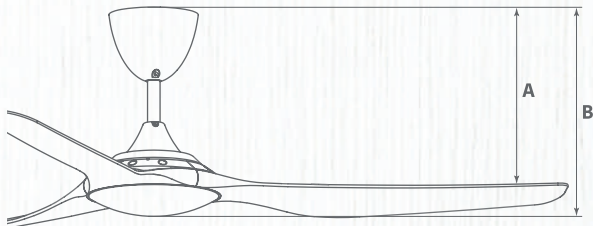

MAZON 46 (Pinewood)

MAZON 56 / 46

Dimensions (mm)

Specifications

Fan Width	56" / 46"
Motor Type	DC Inverter Motor
Voltage	240V/50Hz
Motor Power	45W
Colour Available	MB / MW / WN / PW
RPM(Max)	250 (56") / 322 (46")
CFM	9355 (56") / 11473 (46")

Blade Material	ABS
Control Type	RF Remote
Speed Control	24 Speed (12 Forward + 12 Reverse)
Timer On & Off	0 - 12 Hours
Downrod Length	203.2mm
Downrod Diameter	21.5mm
Dimension	A 320mm B 380mm