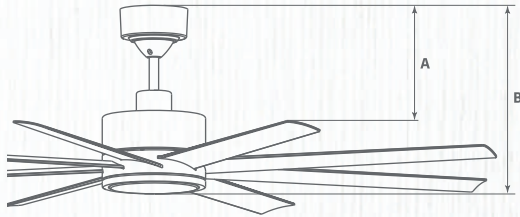

PRIME 65LED

Dimensions (mm)

Specifications

Fan Width
Motor Type
Voltage
Motor Power
LED Power
Colour Available
RPM(Max)
CFM

65"
DC Inverter Motor
240V/50Hz
55W
18W (3 Colour)
MB / OAK
143
8295

Blade Material
Control Type
Speed Control
Timer On & Off
Downrod Length
Downrod Diameter
Dimension

ABS
RF Remote
24 Speed (12 Forward + 12 Reverse)
0 - 12 Hours
203.2mm
21.5mm
A 380mm B 445mm

10 YEARS
WARRANTY
★★★★★
MOTOR
ONLY

★ ★ ★ ★
2
YEARS
WARRANTY
RECEIVER ONLY

24
SPEED
12 **12**
Forward & Reverse
Ventilation Function

8 *
BLADES
AERODYNAMIC
DESIGN

0-12
HOURS
ON & OFF

**NATURAL
WIND**

**MEMORY
SPEED FUNCTION**