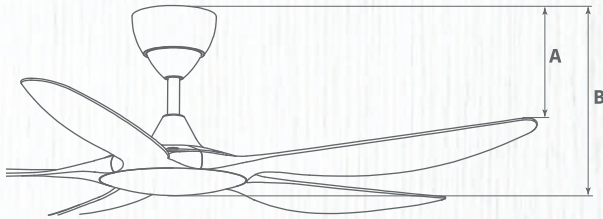

BETA 56

Dimensions (mm)

Specifications

Fan Width	56"
Motor Type	DC Inverter Motor
Voltage	240V/50Hz
Motor Power	45W
Colour Available	MB / MW / WN / PW
RPM(Max)	220
CFM	7942

Blade Material	ABS
Control Type	RF Remote
Speed Control	24 Speed (12 Forward + 12 Reverse)
Timer On & Off	0 - 12 Hours
Downrod Length	203.2mm
Downrod Diameter	21.5mm
Dimension	A 305mm B 360mm

Blade Material	ABS
Control Type	RF Remote
Speed Control	24 Speed (12 Forward + 12 Reverse)
Timer On & Off	0 - 12 Hours
Downrod Length	203.2mm
Downrod Diameter	21.5mm
Dimension	A 305mm B 360mm