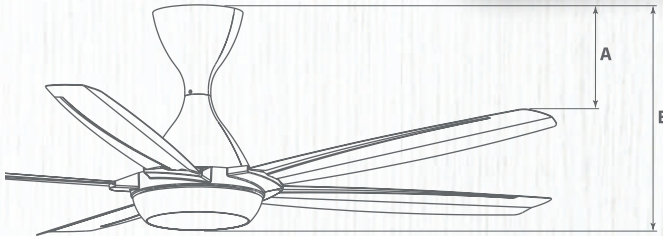

LENOX 56

Dimensions (mm)

Matt Black