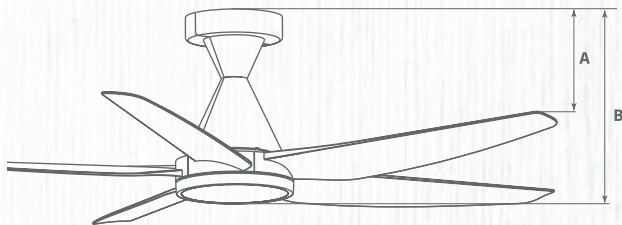

VALON 60LED

Dimensions (mm)

Specifications

Fan Width	60"
Motor Type	DC Inverter Motor
Voltage	240V/50Hz
Motor Power	45W
LED Power	18W (3 Colour - Dimmable)
Colour Available	MB / MW
RPM(Max)	210
CFM	9355

Blade Material	ABS
Control Type	RF Remote
Speed Control	24 Speed (12 Forward + 2 Reverse)
Timer On & Off	0 - 12 Hours
Downrod Length	152mm
Downrod Diameter	21.5mm
Dimension	A 290mm B 375mm