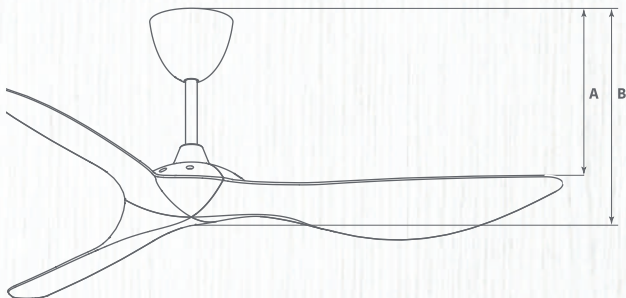

MONZIO 56 / 42

Dimensions (mm)

Specifications

Fan Width	56" / 42"
Motor Type	DC Inverter Motor
Voltage	220-240V/50Hz
Motor Power	45W (56") / 40W (42")
Colour Available	MG / MW / WN / PW
RPM(Max)	185 (56") / 238 (42")
CFM	11665 (56") / 10322 (42")

Blade Material	ABS
Control Type	RF Remote
Speed Control	24 Speed (12 Forward + 12 Reverse)
Timer On & Off	0 - 12 Hours
Downrod Length	203.2mm
Downrod Diameter	21.5mm
Dimension	A 315mm B 360mm