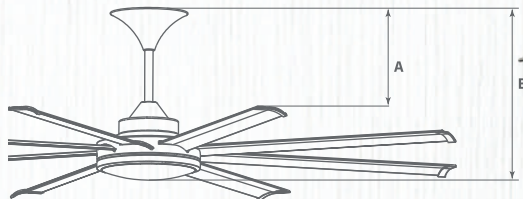

TERRA 92 / 82 / 72

Dimensions (mm)

Matt Black

Specifications

Fan Width
Motor Type
Voltage
Motor Power
LED Power

92" / 82" / 72"
DC Inverter Motor
220-240V/50Hz
70W
Optional 33W LED Light kit
(3 Colour)

Colour Available
RPM(Max)
CFM

MB
83 (92") / 103 (82") / 132 (72")
8710 (92") / 9130 (82") / 9660 (72")

Blade Material
Control Type
Speed Control
Timer Off
Downrod Length

Downrod Diameter
Dimension

Aluminium Alloy Blade
RF Remote
16 Speed (7 Forward + 7 Reverse + Turbo)
1 • 4 • 8 Hours

12" Downrod : **305mm**
20" Downrod : **508mm**

26.5mm
12" Downrod : A **435mm** B **535mm**
20" Downrod : A **638mm** B **738mm**

10 YEARS
WARRANTY
★★★★★
MOTOR
ONLY

★★★
2
YEARS
WARRANTY
RECEIVER ONLY

7
FORWARD
REVERSE
+ TURBO SPEED
WITH REMOTE CONTROL

100%
ALUMINIUM
ALLOY BLADE
WITH TORQUE CONTROL SHAFT

1
4
8
HOUR
TIMER

**NATURAL
WIND**

**MEMORY
SPEED FUNCTION**

*Specification and products shown are correct at the time of printing may be subjected to changes without prior notice.