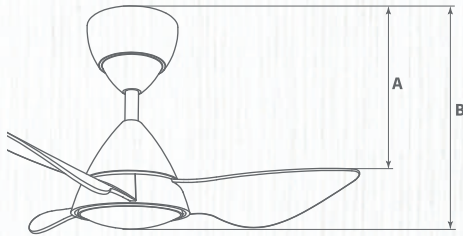

MAZON 56 (Walnut)

Matt Black

Matt White

*Specification and products shown are correct at the time of printing may be subjected to changes without prior notice.

CROX 28LED

Dimensions (mm)

Specifications

Fan Width	28"
Motor Type	DC Inverter Motor
Voltage	240V/50Hz
Motor Power	30W
LED Power	15W (3 Colour)
Colour Available	MB / MW / WN / PW
RPM(Max)	370
CFM	6601