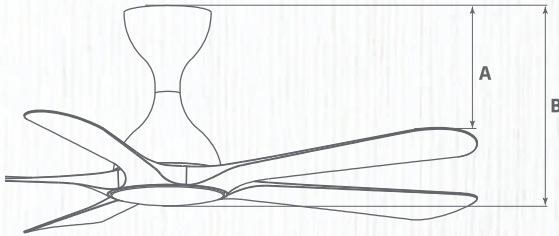

Magnesium

Matt White

*Specification and products shown are correct at the time of printing may be subjected to changes without prior notice.

HELI 56

Dimensions (mm)

Swan White Wood

Titanium Black Wood

Specifications