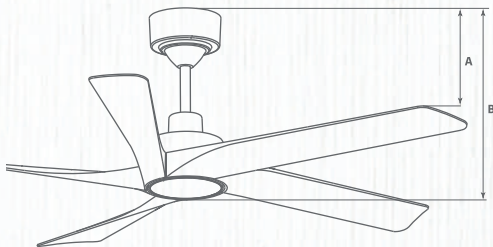

HANA 56

Dimensions (mm)

Specifications

Fan Width	56"
Motor Type	DC Inverter Motor
Voltage	220-240V/50Hz
Motor Power	45W
Colour Available	MB / MW / WN / PW
RPM(Max)	200
CFM	7888

Blade Material	ABS
Control Type	RF Remote + WiFi Control
Speed Control	24 Speed (12 Forward + 12 Reverse)
Timer On & Off	0 - 8 Hours
Downrod Length	203.2 mm
Downrod Diameter	21.5mm
Dimension	A 330mm B 400mm