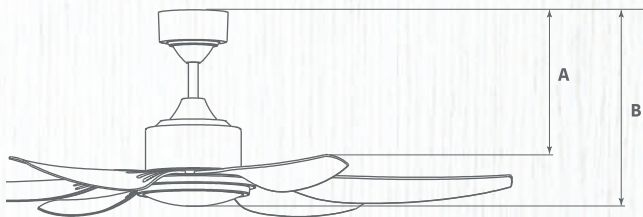

Dimensions (mm)

Specifications

Fan Width	66"	Blade Material	ABS
Motor Type	DC Inverter Motor	Control Type	RF Remote
Voltage	240V/50Hz	Speed Control	24 Speed (12 Forward + 12 Reverse)
Motor Power	50W	Timer On & Off	0 - 12 Hours
LED Power	18W (3 Colour)	Downrod Length	203.2mm
Colour Available	MB / DW	Downrod Diameter	21.5mm
RPM(Max)	145	Dimension	A 420mm B 495mm
CFM	11543		

*Specification and products shown are correct at the time of printing may be subjected to changes without prior notice.