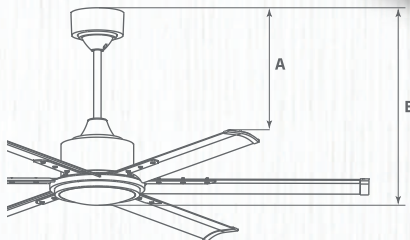

COSTA 72LED / 62LED

Dimensions (mm)

Matt Black

Specifications

Fan Width	72" / 62"
Motor Type	DC Inverter Motor
Voltage	220-240V/50Hz
Motor Power	65W
LED Power	18W (3 Colour)
Colour Available	MB
RPM(Max)	124 (72") / 149 (62")
CFM	12312 (72") / 10517 (62")

Blade Material	Aluminium Alloy Blade
Control Type	RF Remote
Speed Control	16 Speed (7 Forward + 7 Reverse + Turbo)
Timer Off	1 • 4 • 8 Hours
Downrod Length	12" Downrod : 305mm 20" Downrod : 508mm
Downrod Diameter	21,5mm
Dimension	12" Downrod : A 500mm B 560mm 20" Downrod : A 700mm B 760mm

*Specification and products shown are correct at the time of printing may be subjected to changes without prior notice.